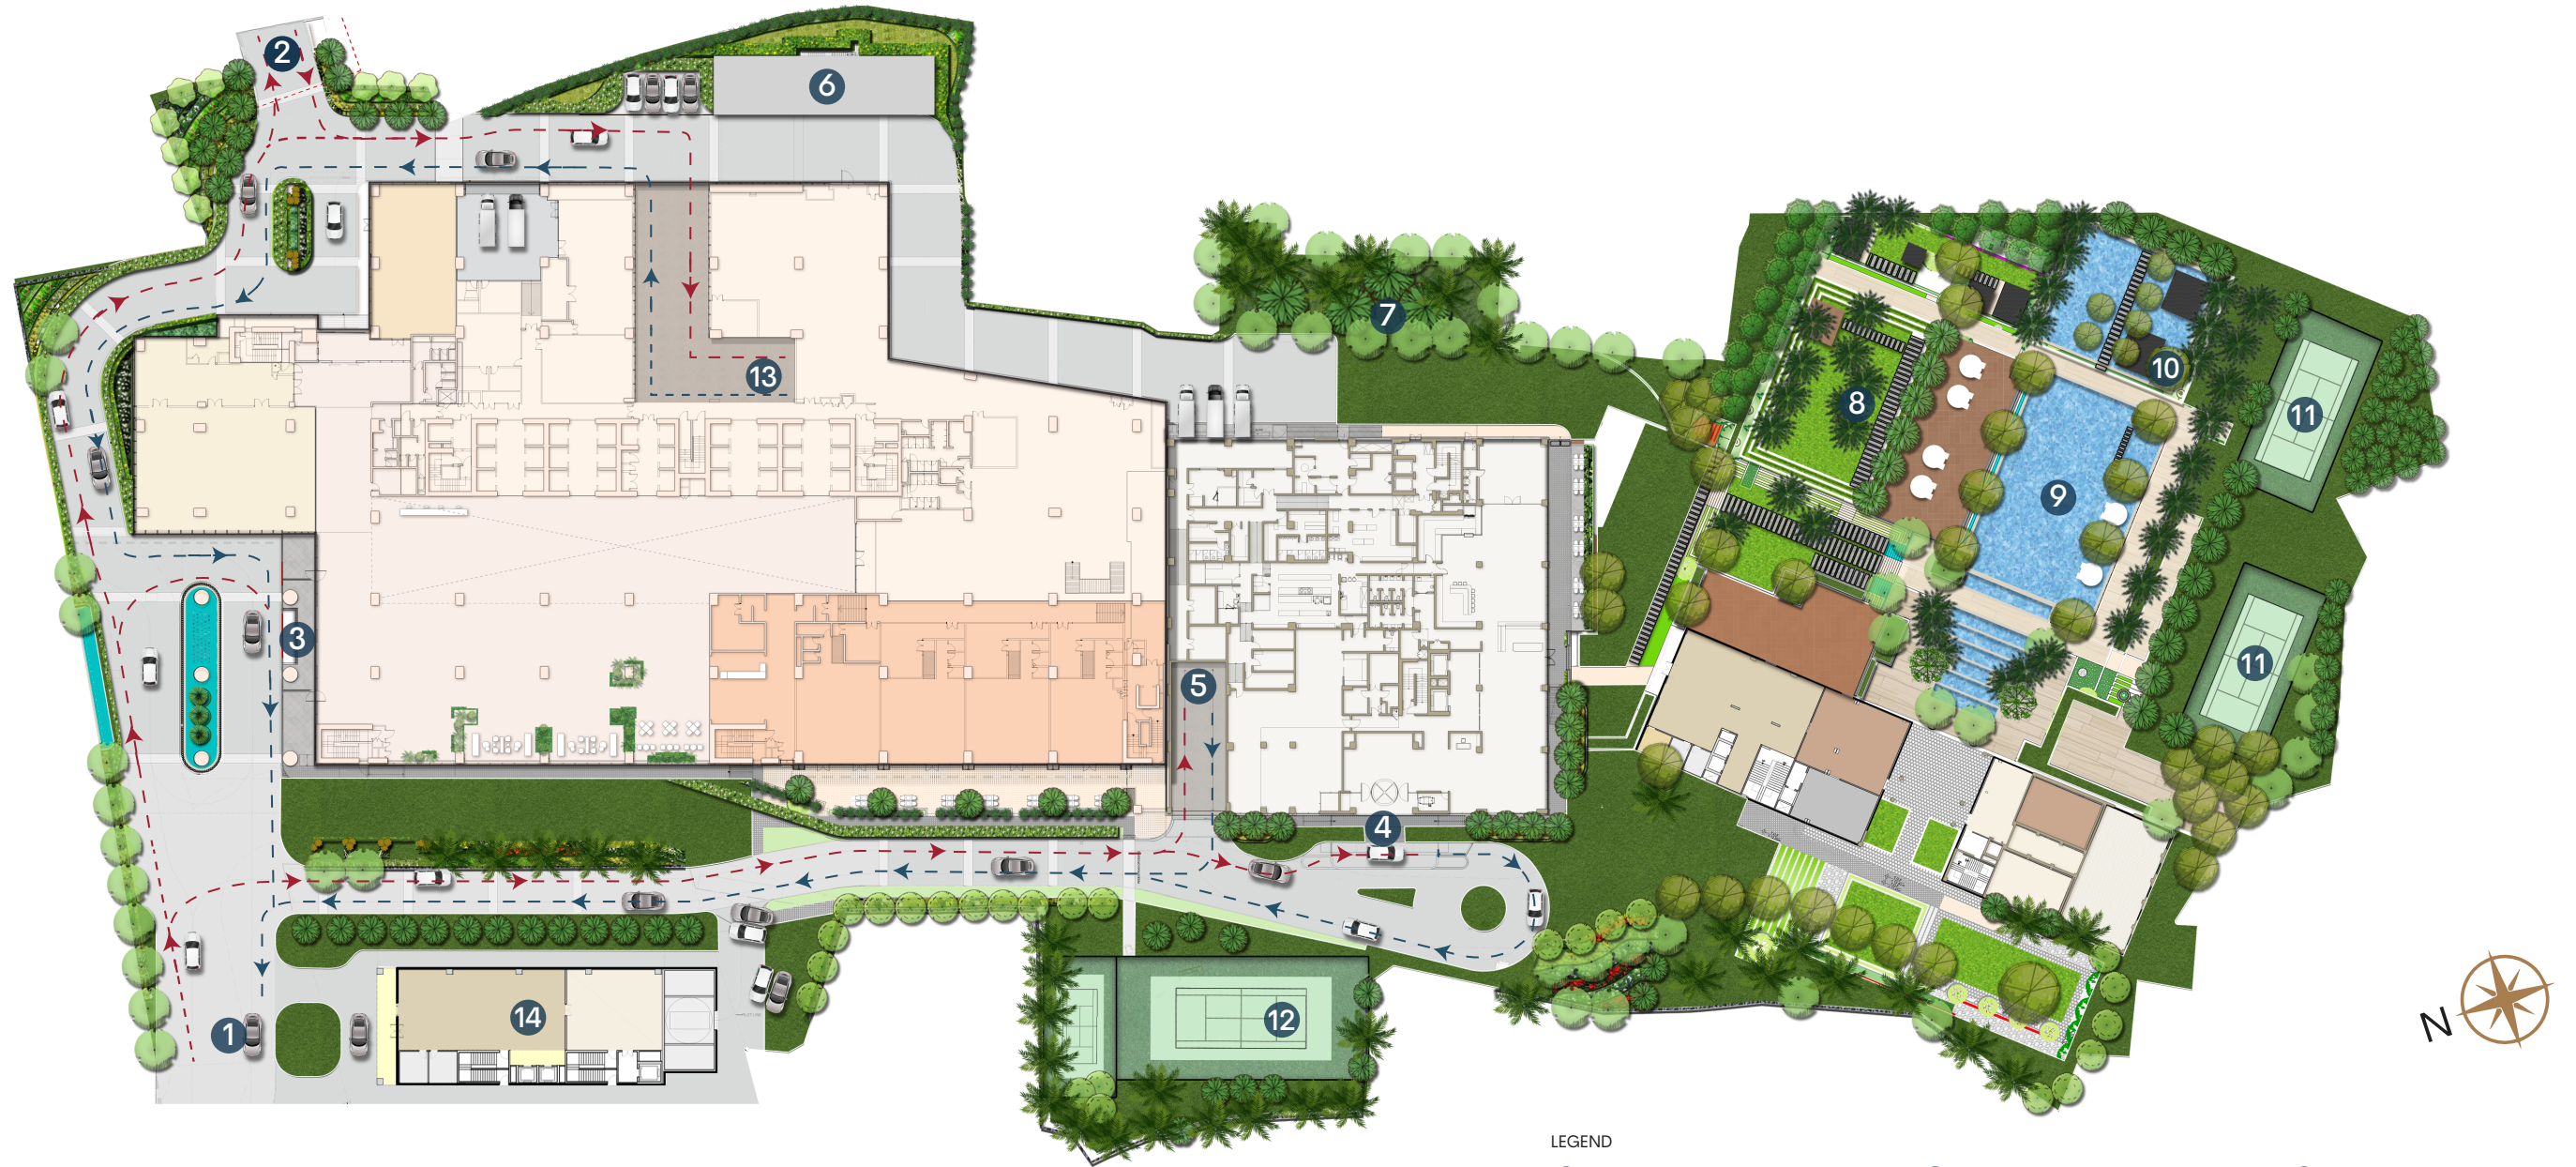

Master Layout

LEGEND

- | | | |
|-------------------------------|-----------------------------|----------------------|
| ① MAIN ENTRY / EXIT | ⑦ MIYAWAKI FOREST | ⑬ RAMP TO BASEMENT |
| ② SECOND ENTRY / EXIT | ⑧ MULTI-PURPOSE EVENT SPACE | ⑭ FUTURE DEVELOPMENT |
| ③ COMMERCIAL DROP OFF | ⑨ SWIMMING POOL | --- ENTRY |
| ④ MANAGED RESIDENCES DROP OFF | ⑩ LOUNGE SEATING | --- EXIT |
| ⑤ RAMP TO BASEMENT | ⑪ SPORTS CLUB | |
| ⑥ UTILITY BUILDING | ⑫ SPORTS COURT | |